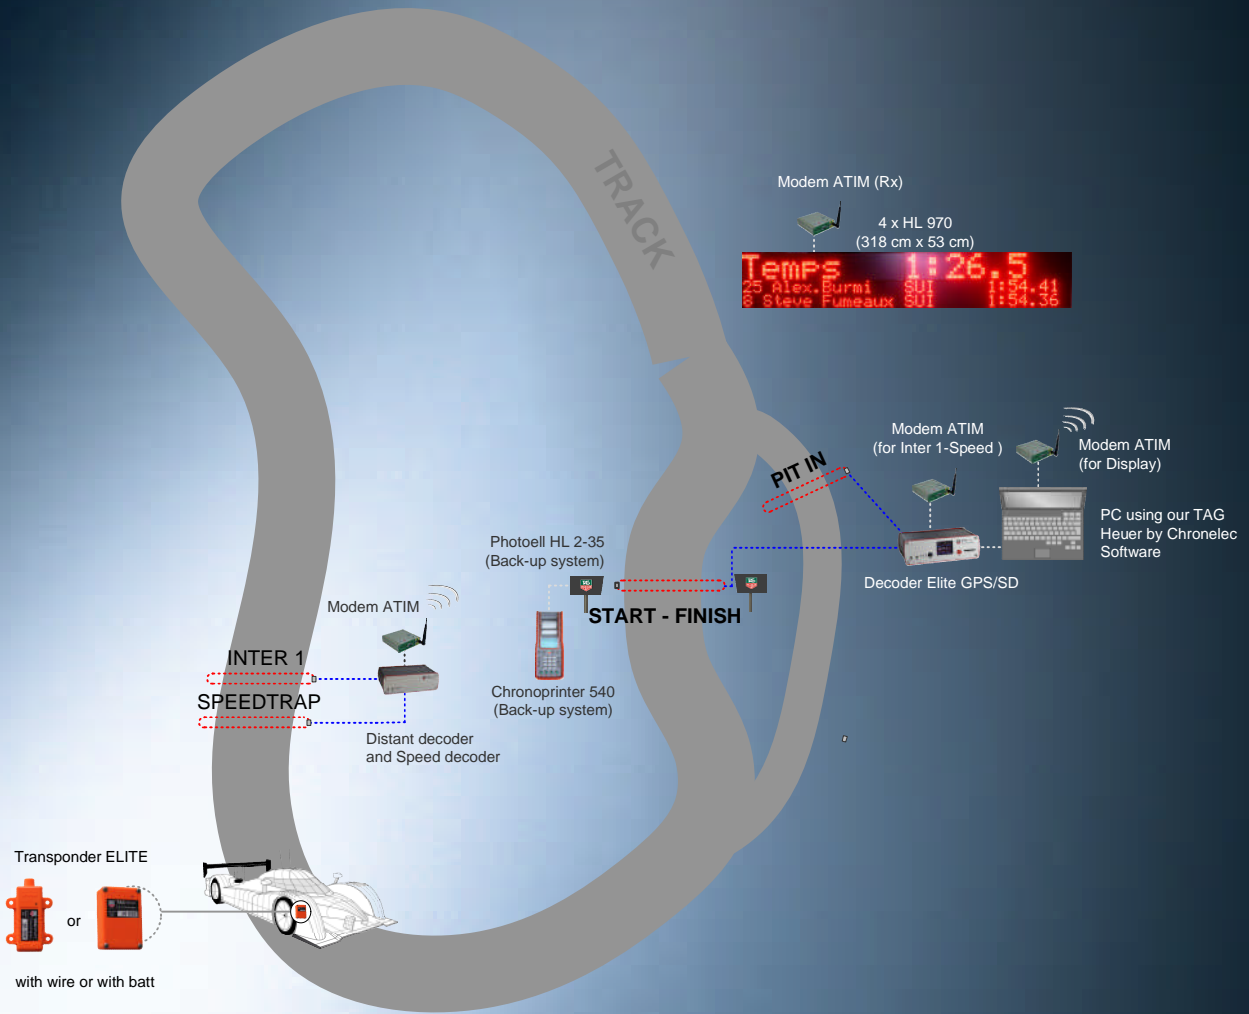

**TAGHeuer**  
by  
*Chronelec*

**WIRELESS CIRCUIT TIMING INSTALLATION  
WITH TRANSPONDER ELITE - 1 SPEEDTRAP - PIT IN**

**Description of the material**

-  **Transponder ELITE BATT**  
+ charging box and holders
-  **Decoder Elite GPS/SD**
-  **Distant decoder and Speed decoder**
-  **Modem ATIM (for Inter and Speed)** Max 2 km in direct view
-  Loop with Black Box
-  Coaxial cable (max 100m)

or  **Transponder ELITE WIRE**

**Options**

-  **Modem ATIM (for Display)**  
Max 2 km in direct view
-  **4 x Display HL 970**
-  **Photocell HL 2-35 (back-up)**
-  **Chronprinter 540 (back-up)**

*Chronelec*