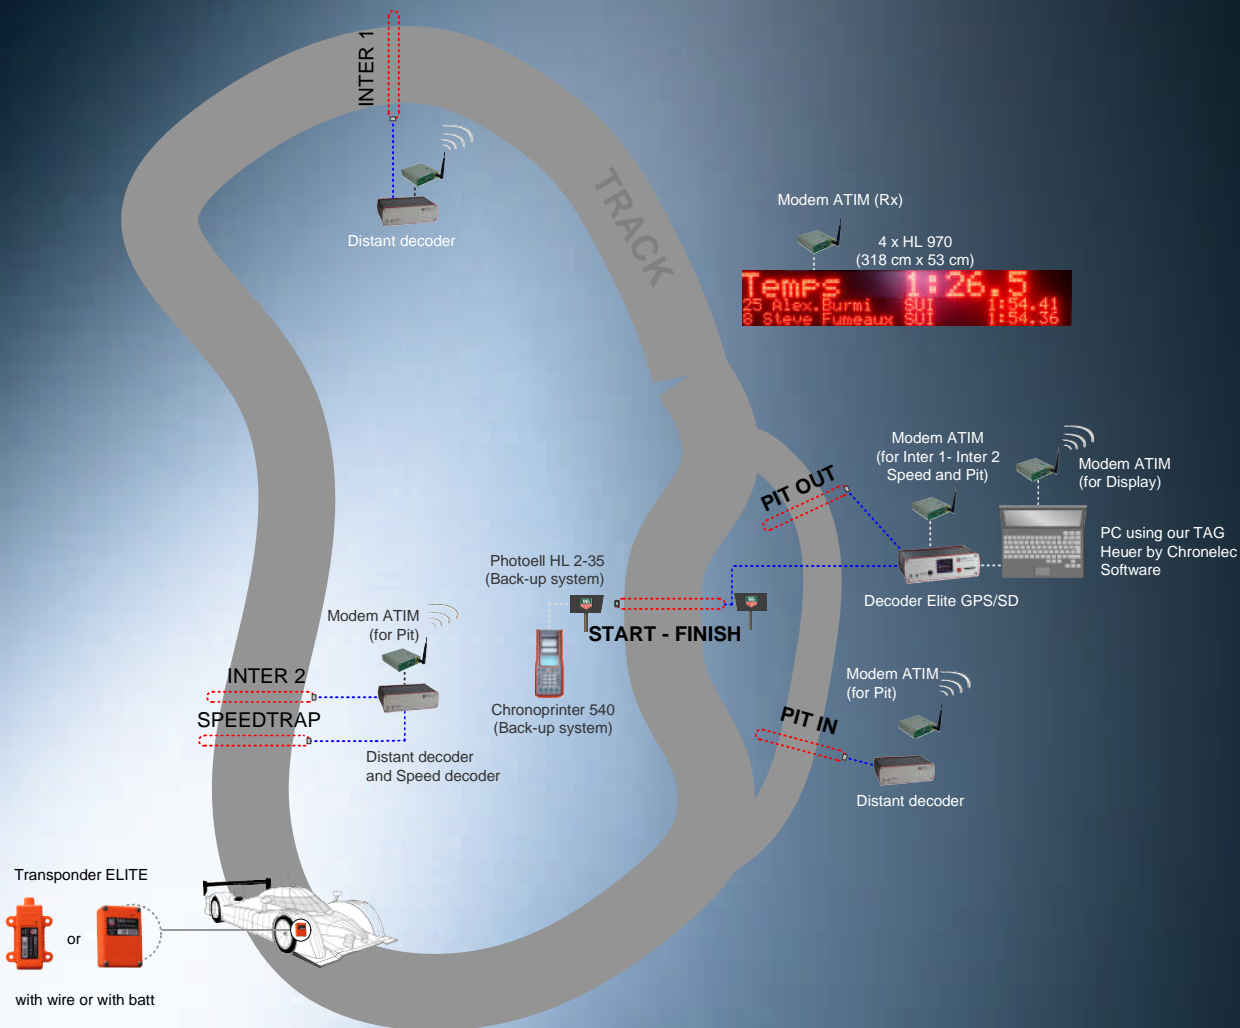

TAGHeuer
by
*Chrono*nelec

WIRELESS CIRCUIT TIMING INSTALLATION
WITH TRANSPONDER ELITE - 2 INTER - 1 SPEEDTRAP - PIT IN - PIT OUT

Description of the material

	Transponder ELITE BATT + charging box and holders
	Decoder Elite GPS/SD
	Distant decoder and Speed decoder
	Modem ATIM (for Inter and Speed) Max 2 km in direct view
	Loop with Black Box
	Coaxial cable (max 100m)

or Transponder ELITE WIRE

Options

	Modem ATIM (for Display) Max 2 km in direct view
	4 x Display HL 970
	Photoell HL 2-35 (back-up)
	Chronoprinter 540 (back-up)

*Chrono*nelec

ZA de Beauregard
21490 Norges La Ville – France
www.chronelec.com