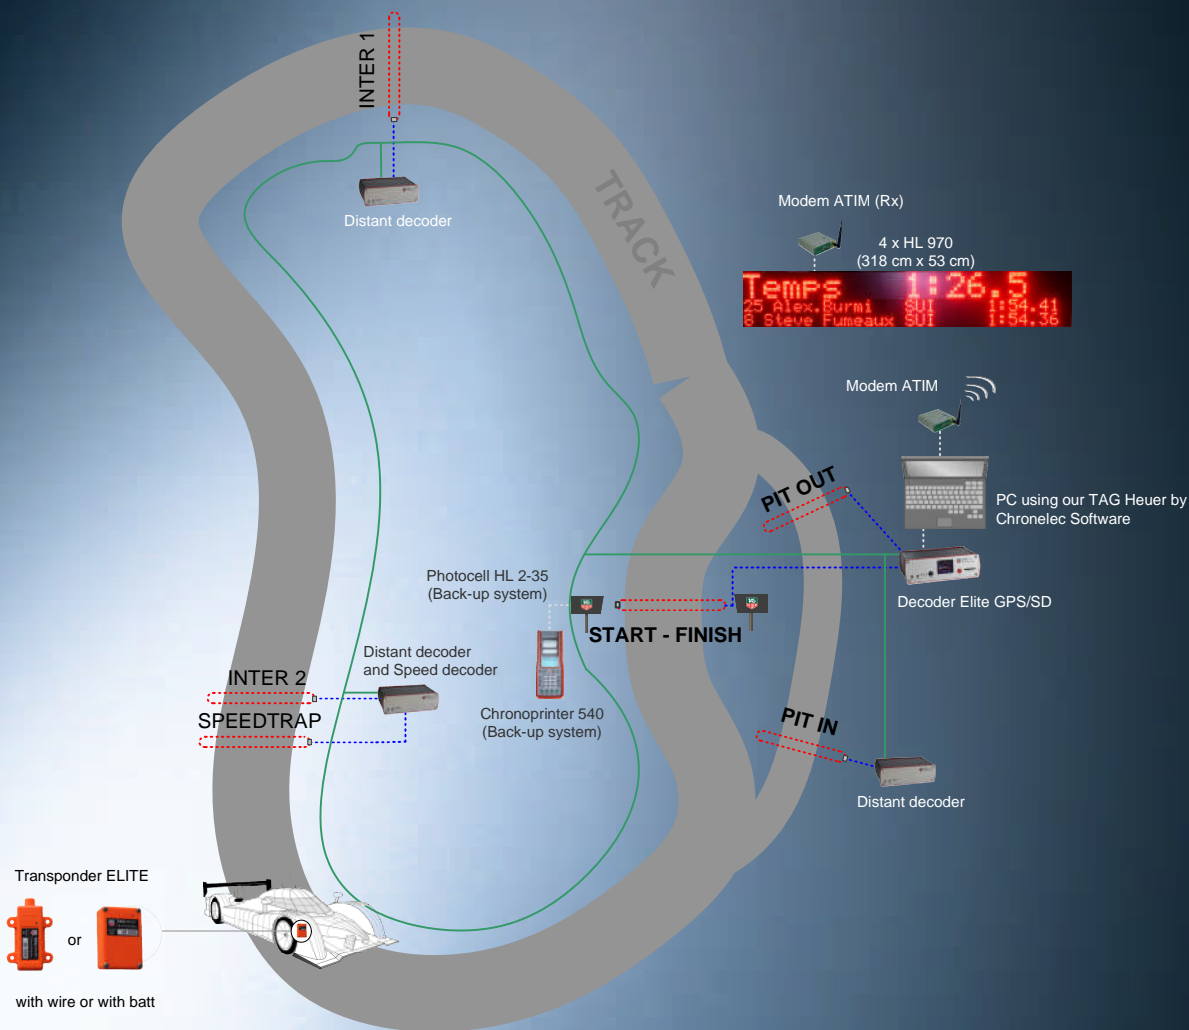

**TAGHeuer**  
by  
**Chronolec**

## CIRCUIT TIMING INSTALLATION

WITH TRANSPONDER ELITE - 2 INTER - 1 SPEEDTRAP - PIT IN - PIT OUT

### Description of the material

	Transponder ELITE BATT + charging box and holders
	Decoder Elite GPS/SD
	Distant decoder and Speed decoder
	Loop with Black Box
	Coaxial cable (max 100m)

or

	Transponder ELITE WIRE
--	------------------------

### Options

	Modem ATIM (for Display) Max 2 km in direct view
	4 x Display HL 970
	Photocell HL 2-35 (back-up)
	Chronoprinter 540 (back-up)

**Chronolec**  
Timing Systems

ZA de Beauregard  
21490 Norges La Ville – France  
www.chronelec.com