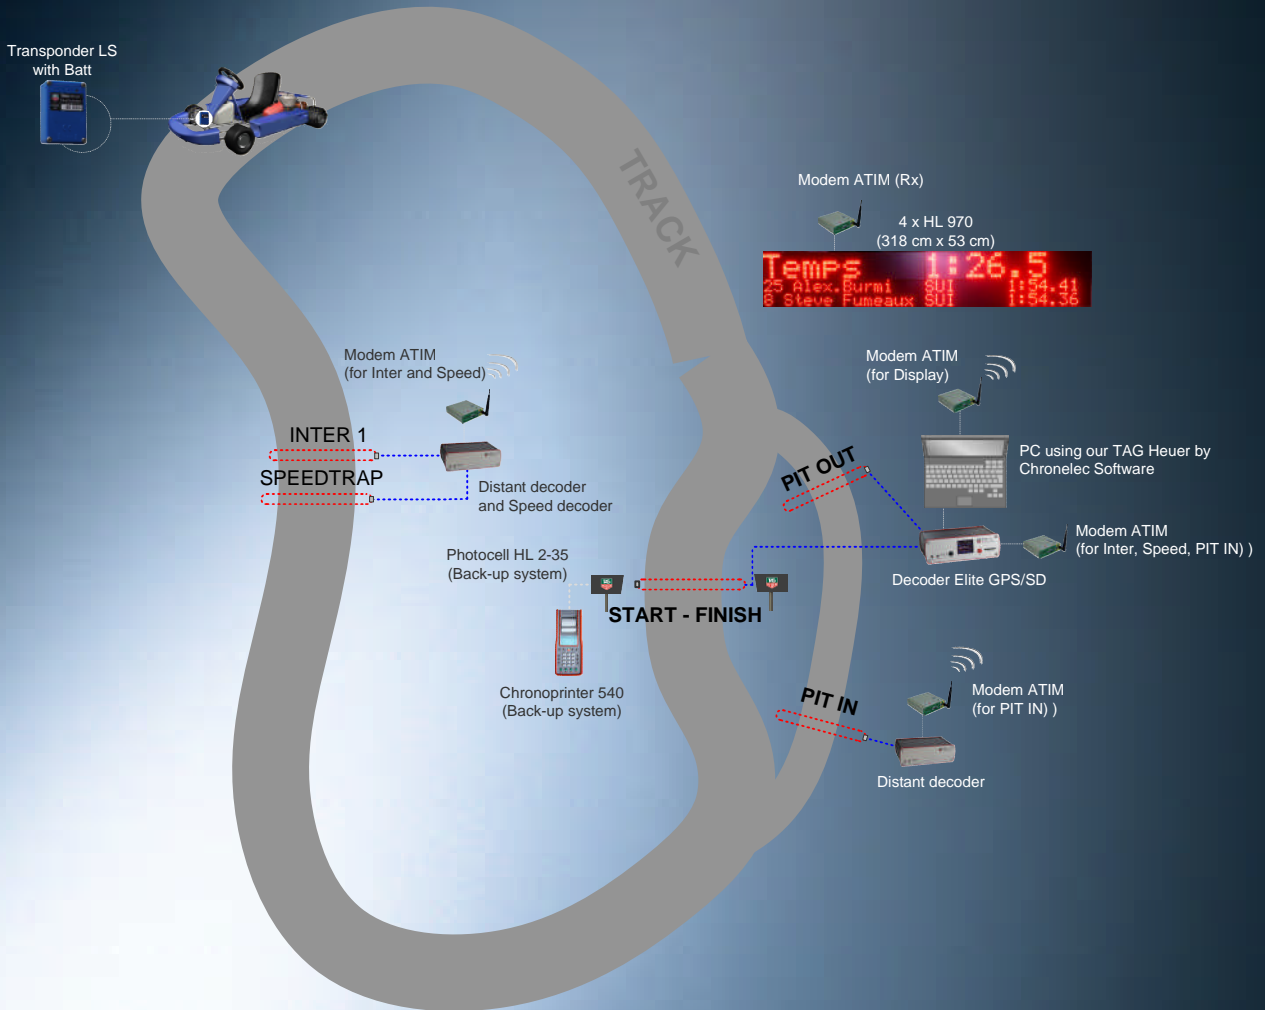

TAGHeuer
by
Chronelec

COMPETITIONS KARTING WIRELESS TIMING INSTALLATION
WITH TRANSPONDER LS - 1 INTER - 1 SPEEDTRAP - PIT IN - PIT OUT

Description of the material

	Transponder LS batt + charging box and holders
	Elite Decoder
	Distant Decoder
	Modem ATIM (Inter-Speed-PIT) Max 2 km in direct view
	Passive Loop with Black Box
	Coaxial cable (max 100m)

or

	Transponder LS WIRE
--	---------------------

Options

	Modem ATIM (for Display) Max 2 km in direct view
	4 x Display HL 970
	Photocell HL 2-35 (back-up)
	Chronprinter 540 (back-up)

Chronelec

ZA de Beauregard
21490 Norges La Ville – France
www.chronelec.com