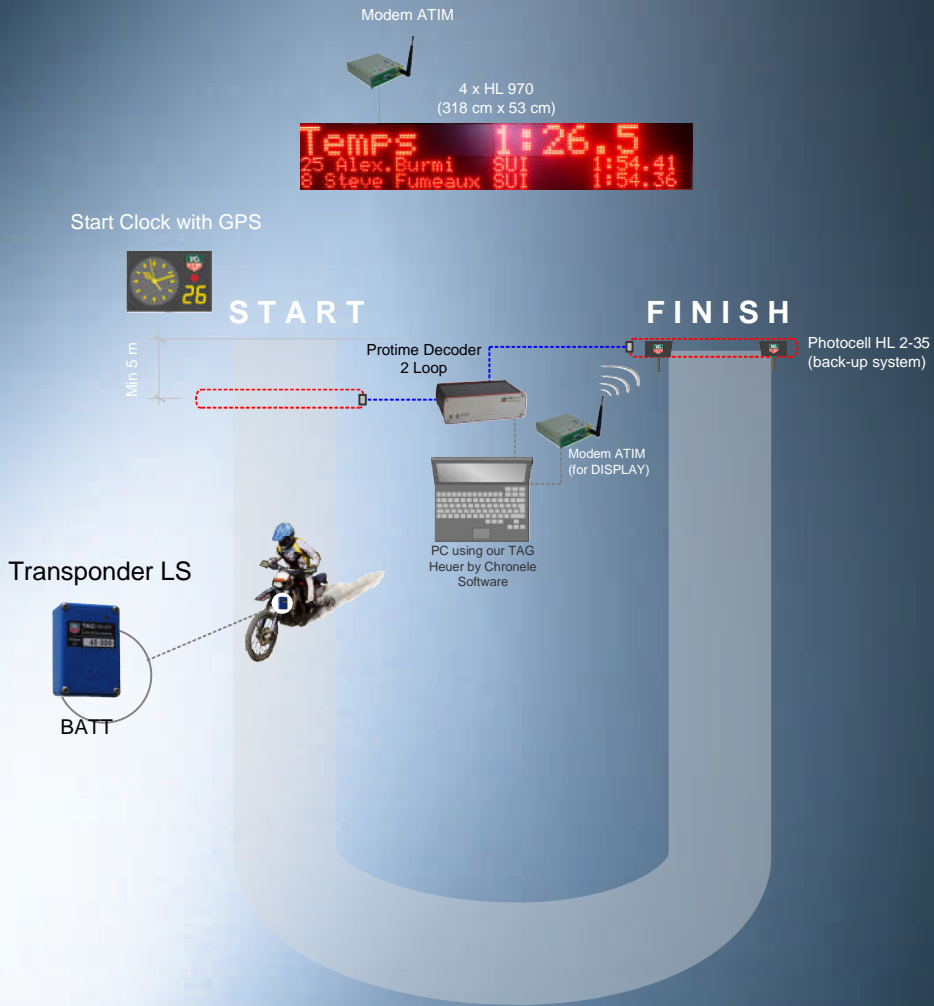

**TAGHeuer**  
by  
*Chronelec*

**ENDURO WIRELESS TIMING INSTALLATION  
WITH TRANSPONDER LS – 1 INTER**

Description of the material

	Transponder LS
	Protimer decoder 2 Loops
	Modem ATIM / for Display (max 2 km in direct view)
	Passive Loop with Black Box
	Coaxial cable (max 100m)

Options

	Start Clock with GPS
	Modem ATIM / for Display (max 2 km in direct view)
	4 x Full Matrix Display HL 970
	Photocell HL 2-35 / Back-up

**Chronelec**  
Timing Systems

ZA de Beauregard  
21490 Norges La Ville – France  
www.chronelec.com