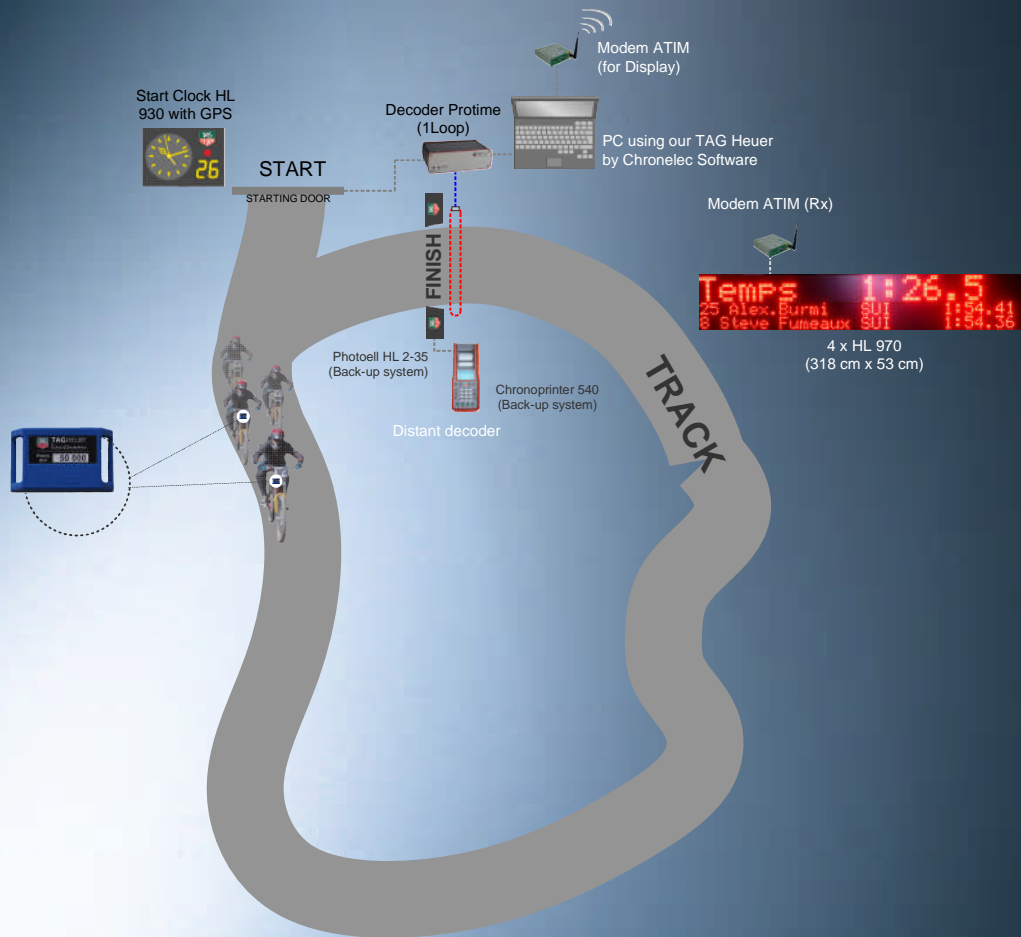

TAGHeuer
by
*Chrono*nelec

**WIRELESS BMX TIMING INSTALLATION
WITH TRANSPONDER RCS - 1 INTER**

Description of the material

	Transponder RCS
	Decoder Protime
	Active Loop with Black Box
	Coaxial cable (max 100m)

We don't provide
The Starting Doors

Options

	Start Clock HL 930 with GPS
	Modem ATIM (for Display) Max 2 km in direct view
	4 x Display HL 970
	Photocell HL 2-35 (back-up)
	Chronoprinter 540 (back-up)

Chrononelec
Timing Systems