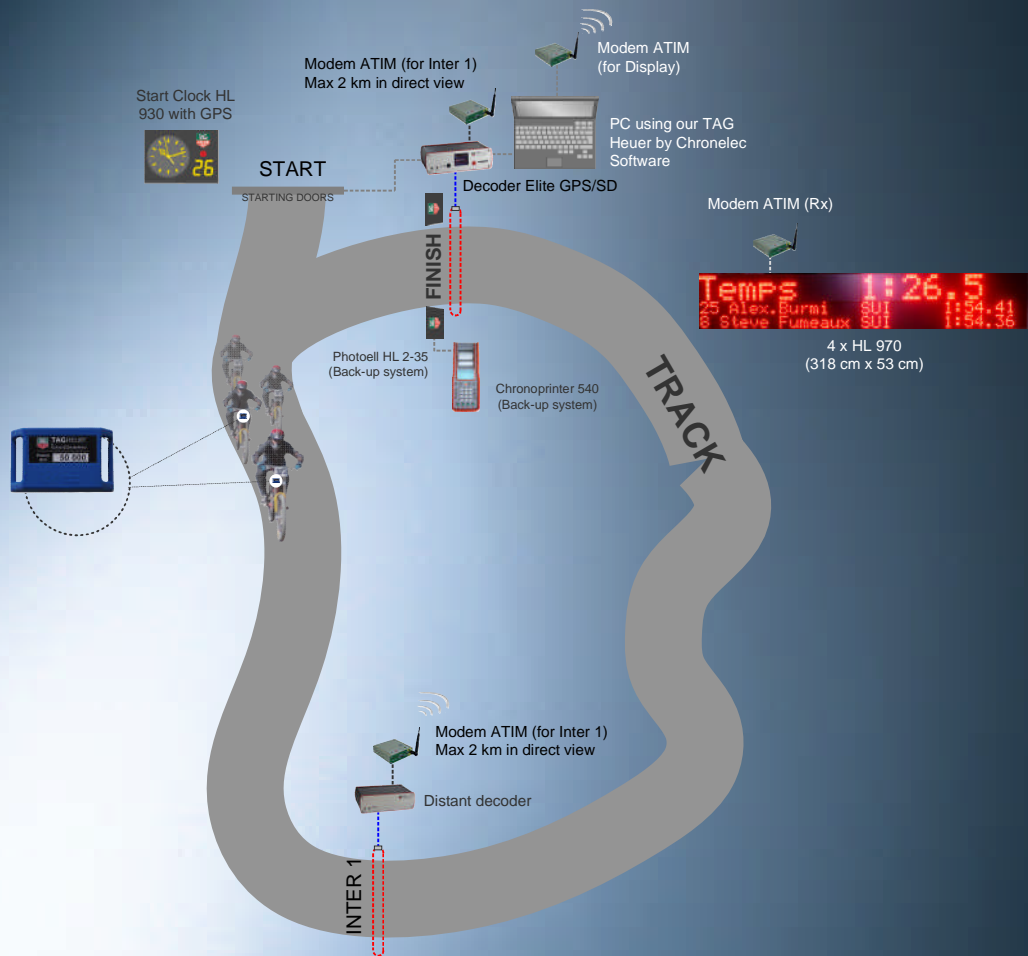

TAGHeuer
by
*Chrono*nelec

**WIRELESS BMX TIMING INSTALLATION
WITH TRANSPONDER RCS - 1 INTER**

Description of the material

-  Transponder RCS
-  Decoder Elite GPS/SD
-  Distant decoder
-  Modem ATIM (for Display)
Max 2 km in direct view
-  Active Loop with Black Box
-  Coaxial cable (max 100m)

We don't provide
The Starting Doors

Options

-  Start Clock HL 930 with GPS
-  Modem ATIM (for Display)
Max 2 km in direct view
-  4 x Display HL 970
-  Photocell HL 2-35 (back-up)
-  Chronoprinter 540 (back-up)