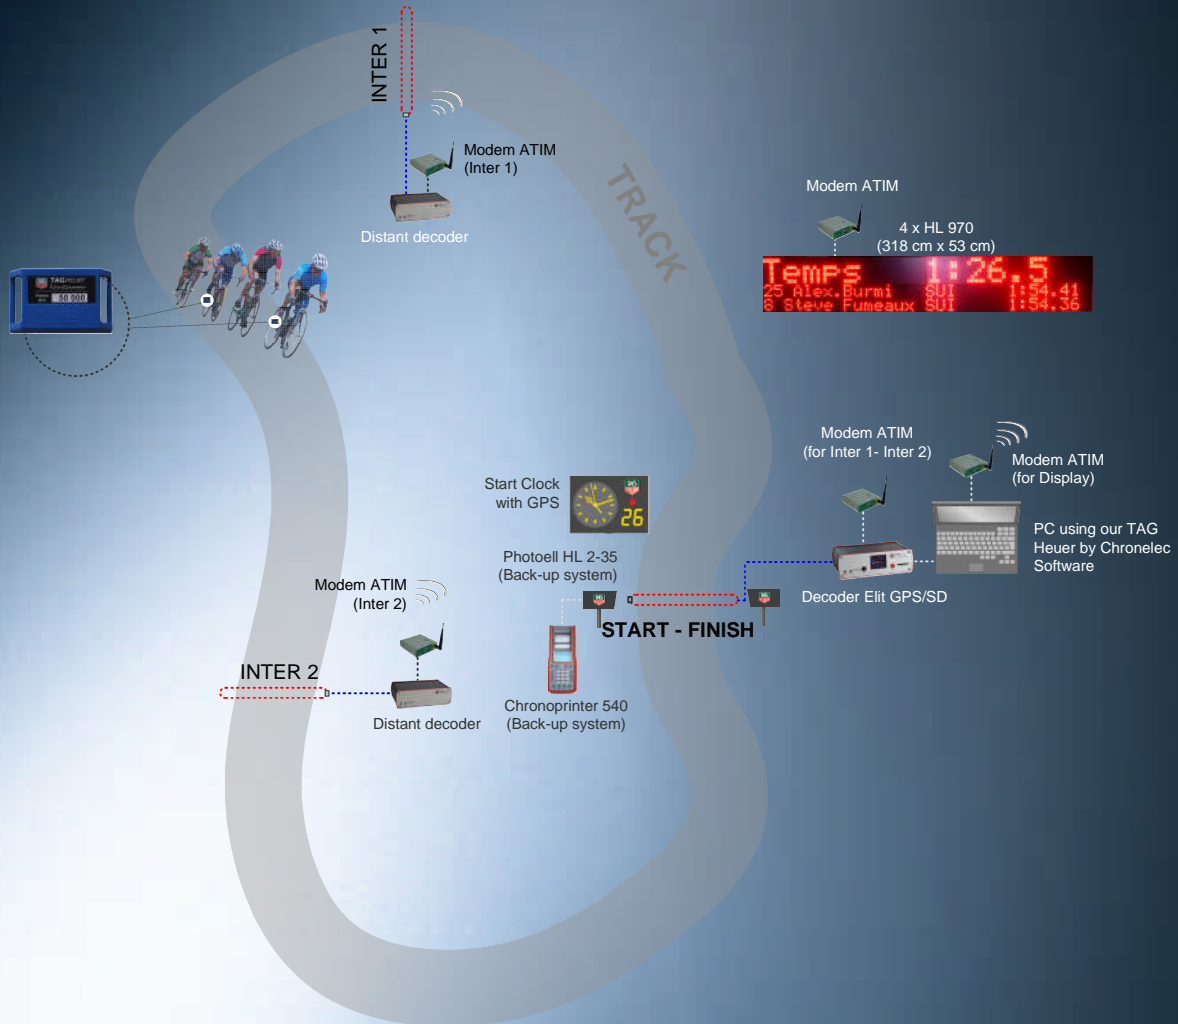

TAGHeuer
by
Chronolec

WIRELESS CYCLING CIRCUIT TIMING INSTALLATION
WITH 2 INTER TRANSPONDER RCS - DECODER ELITE GPS/SD - DISTANT DECODER

Description of the material

	Transponder RCS
	Decoder Elite GPS/SD
	Distant decoder
	Modem ATIM (INTER 1 - 2) Max 2 km in direct view
	Active Loop with Black Box
	Coaxial cable (max 100m)

Options

	Start Clock with GPS
	Modem ATIM (for Display) Max 2 km in direct view
	4 x Display HL 970
	Photocell HL 2-35 (back-up)
	Chronoprinter 540 (back-up)

Chronolec

ZA de Beauregard
21490 Norges La Ville – France
www.chronelec.com