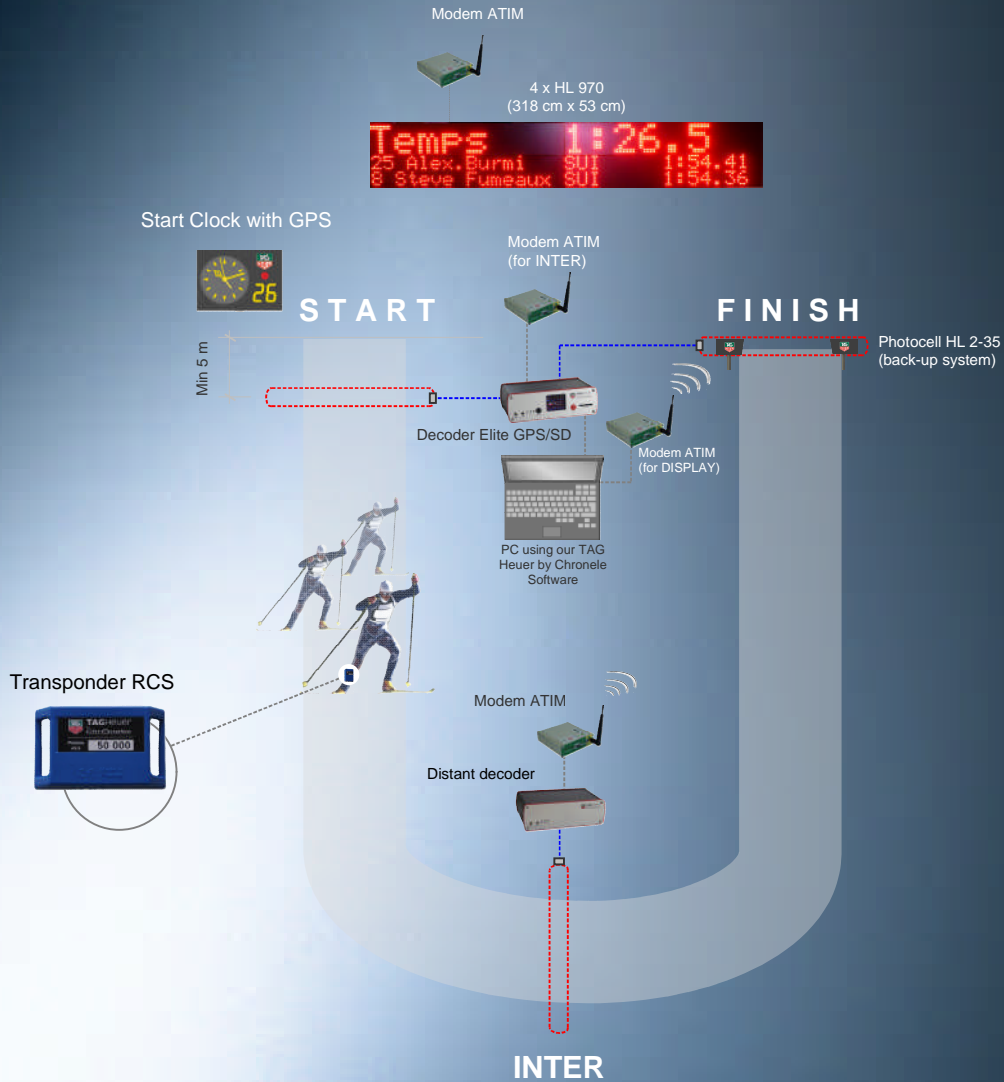

**TAGHeuer**  
by  
*Chronolec*

## CROSS COUNTRY WIRELESS TIMING INSTALLATION WITH TRANSPONDER RCS – 1 INTER

### Description of the material

	Transponder RCS
	Decoder Elite GPS/SD
	Distant decoder
	Modem ATIM / for Display (max 2 km in direct view)
	Active Loop with Black Box
	Coaxial cable (max 100m)

### Options

	Start Clock with GPS
	Modem ATIM / for Display (max 2 km in direct view)
	4 x Full Matrix Display HL 970
	Photocell HL 2-35 / Back-up

**Chronolec**  
Timing Systems

ZA de Beauregard  
21490 Norges La Ville – France  
www.chronelec.com