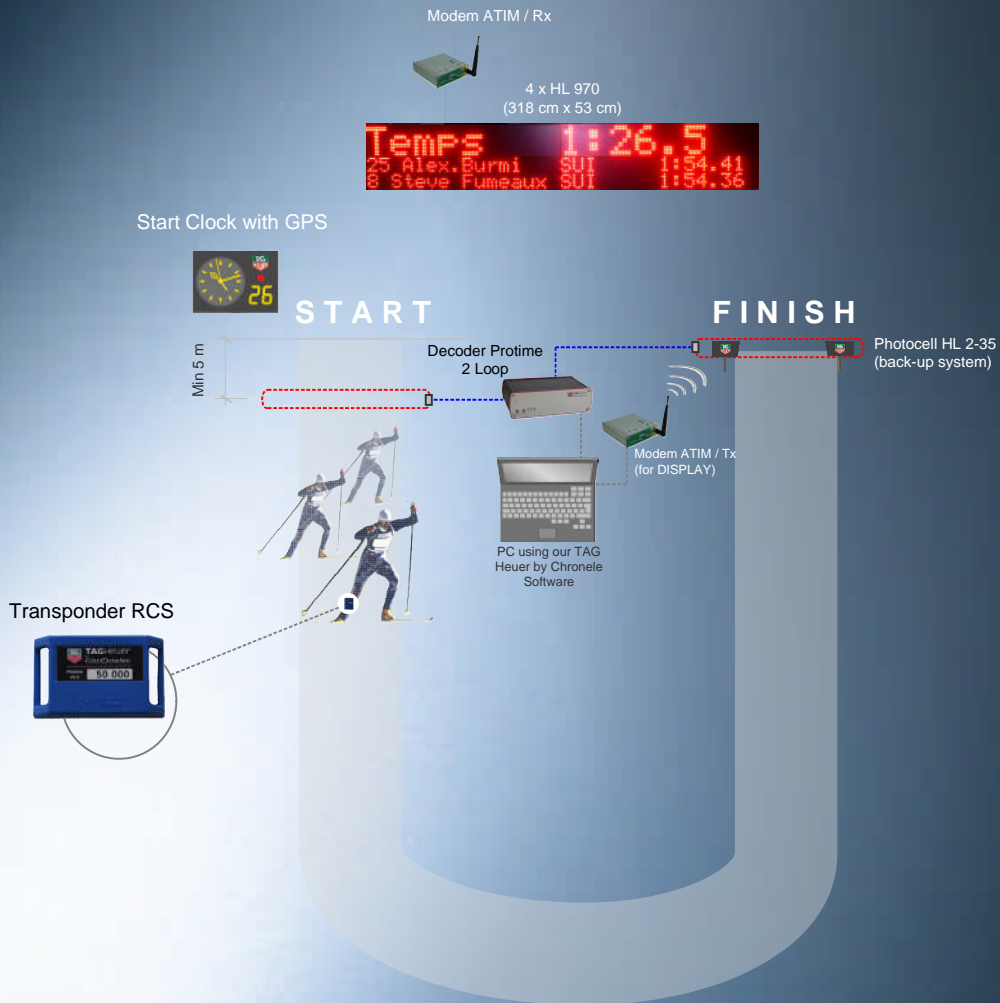

TAGHeuer
by
Chronelec

CROSS COUNTRY TIMING INSTALLATION WITH TRANSPONDER RCS

Description of the material

	Transponder RCS
	Protime (2 loop)
	Active Loop with Black Box
	Coaxial cable (max 100m)

Options

	Start Clock with GPS
	Modem ATIM / for Display (max 2 km in direct view)
	4 x Full Matrix Display HL 970
	Photocell HL 2-35 / Back-up