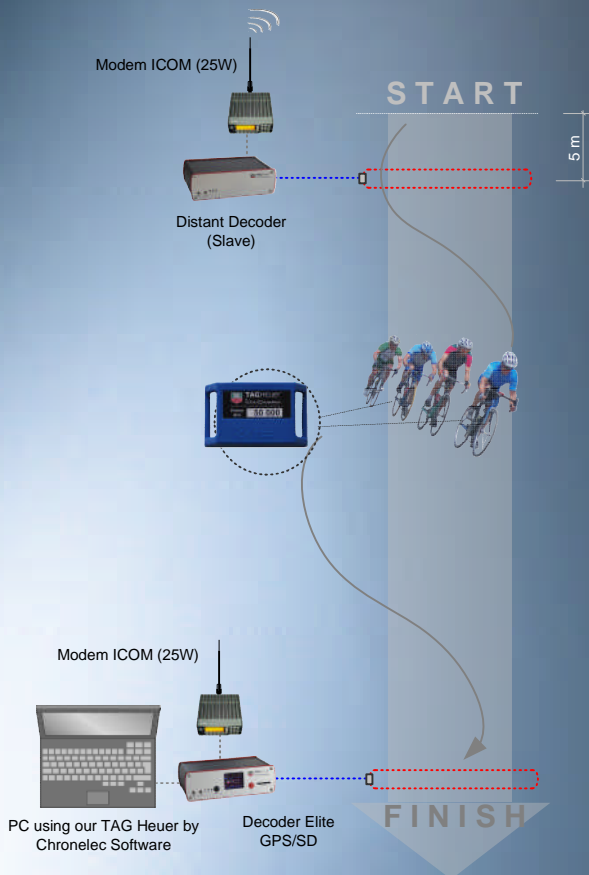

TAG Heuer

by
Chronelec

DOWN HILL TIMING INSTALLATION WITH RCS TRANSPONDER - DECODER ELITE GPS/SD

Description of the material

	Transponder RCS
	Modem ICOM 25W (max 20km in direct view)
	Decoder Elite GPS/SD
	Distant Decoder (slave)
	Active Loop with Black Box
	Coaxial cable (max 100m)