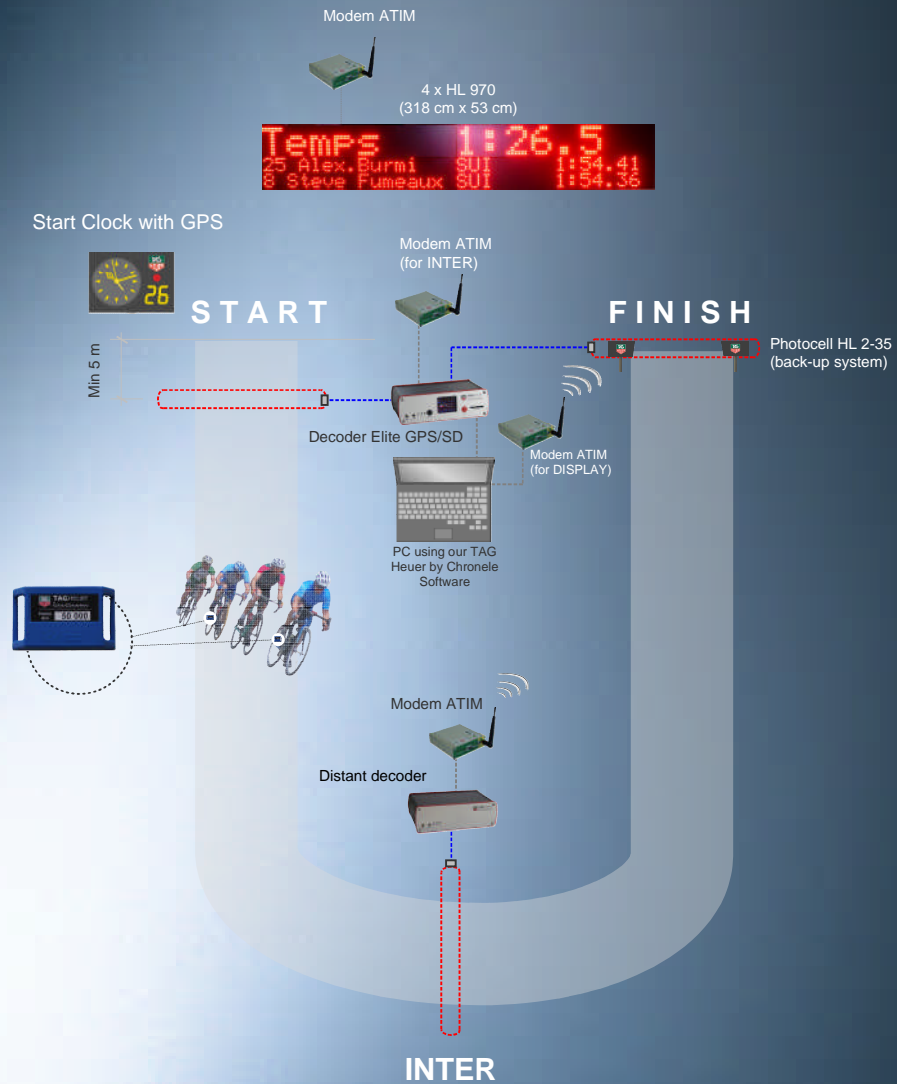

**TAGHeuer**  
by  
**Chronelec**  
Timing Systems

## CYCLING WIRELESS TIMING INSTALLATION WITH TRANSPONDER RCS – 1 INTER

### Description of the material

	Transponder RCS
	Decoder Elite GPS/SD
	Distant decoder
	Modem ATIM / for Display (max 2 km in direct view)
	Active Loop with Black Box
	Coaxial cable (max 100m)

### Options

	Start Clock with GPS
	Modem ATIM / for Display (max 2 km in direct view)
	4 x Full Matrix Display HL 970
	Photocell HL 2-35 / Back-up

**Chronelec**  
Timing Systems

ZA de Beauregard  
21490 Norges La Ville – France  
www.chronelec.com