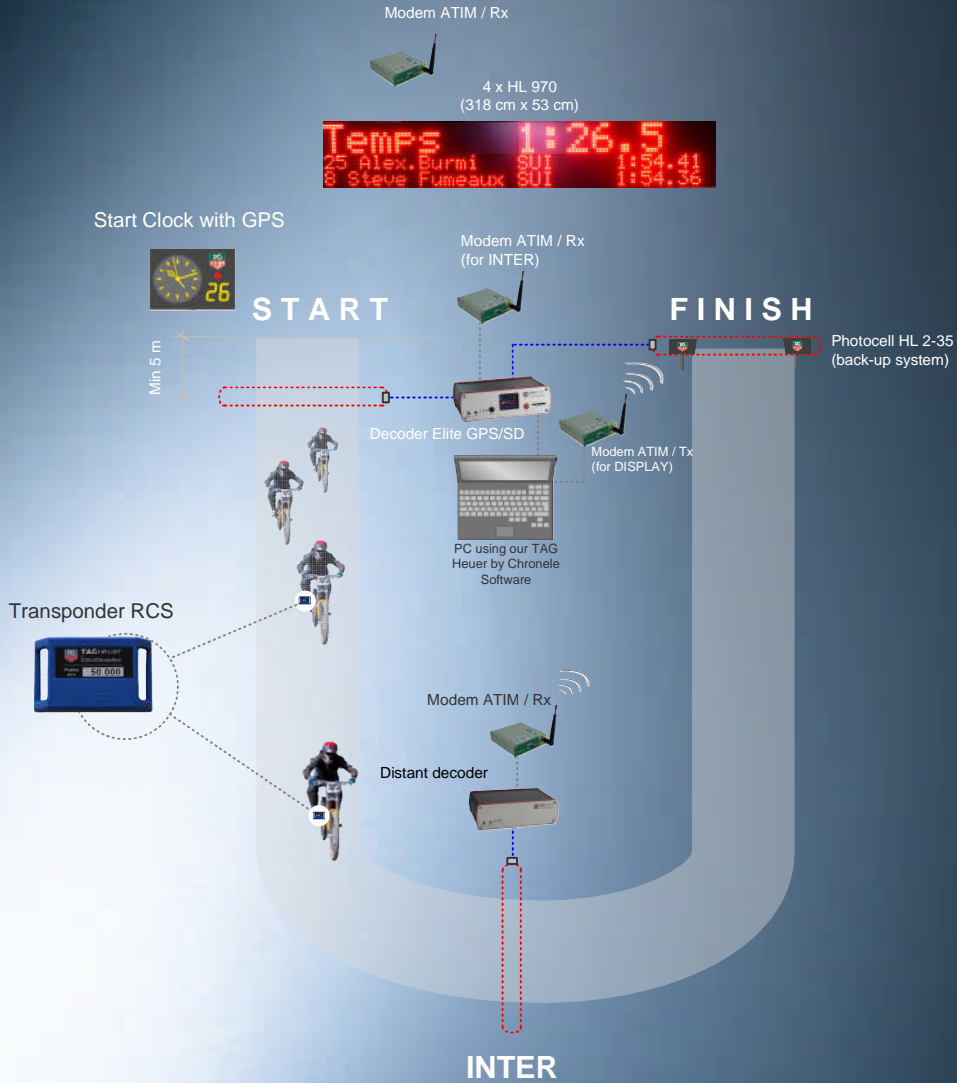

TAGHeuer
by
Chronolec

**MOUNTAINBIKE TIMING INSTALLATION
WITH TRANSPONDER RCS / DECODER ELITE GPS/SD**

Description of the material

	Transponder RCS
	Decoder Elite GPS/SD
	Distant decoder
	Modem ATIM / for Display (max 2 km in direct view)
	ActiveLoop with Black Box
	Coaxial cable (max 100m)

Options

	Start Clock with GPS
	Modem ATIM / for Display (max 2 km in direct view)
	4 x Full Matrix Display HL 970
	Photocell HL 2-35 / Back-up

Chronolec
Timing Systems

ZA de Beauregard
21490 Norges La Ville – France
www.chronelec.com