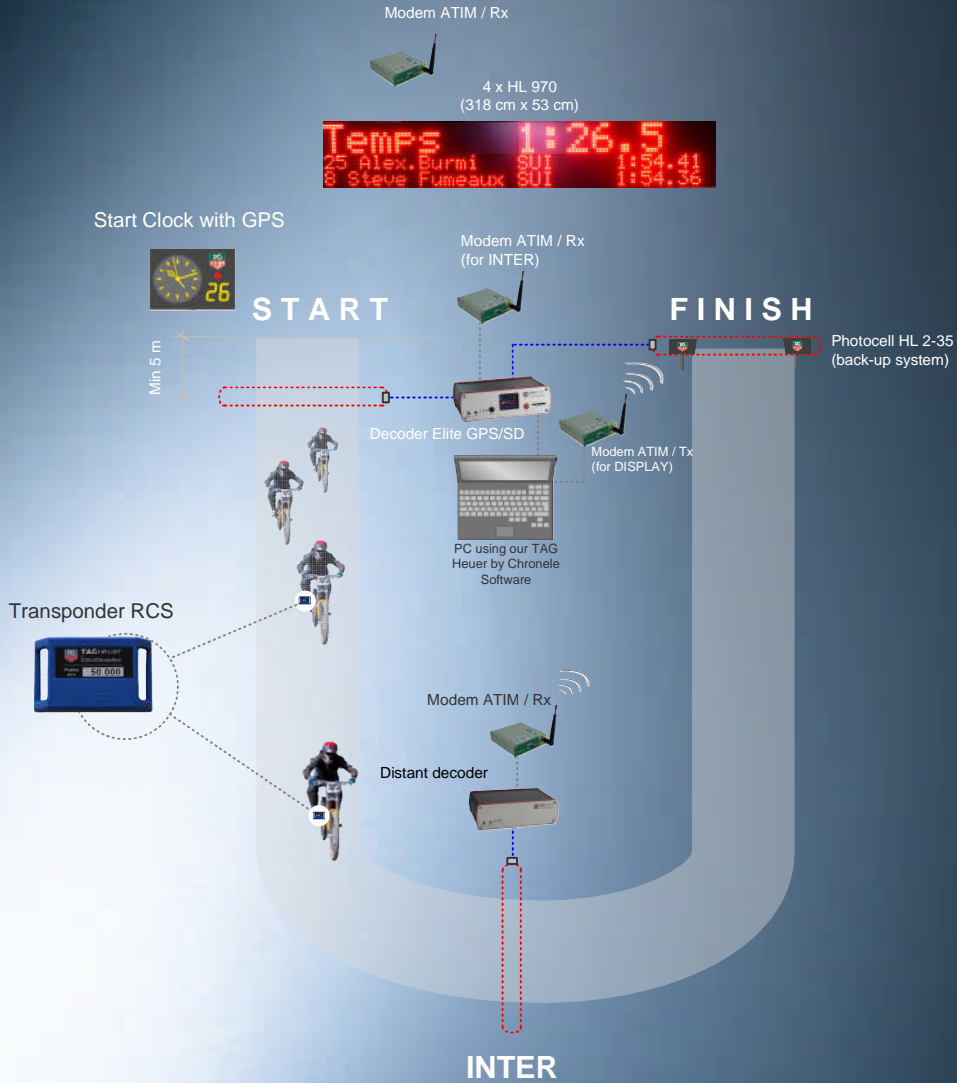

TAGHeuer
by
Chronolec

**MOUNTAINBIKE TIMING INSTALLATION
WITH TRANSPONDER RCS / DECODER ELIT GPS/SD**

Description of the material

	Transponder RCS
	Decoder Elite GPS/SD
	Distant decoder
	Modem ATIM / for Display (max 2 km in direct view)
	ActiveLoop with Black Box
	Coaxial cable (max 100m)

Options

	Start Clock with GPS
	Modem ATIM / for Display (max 2 km in direct view)
	4 x Full Matrix Display HL 970
	Photocell HL 2-35 / Back-up

Chronolec
Timing Systems

ZA de Beauregard
21490 Norges La Ville – France
www.chronelec.com