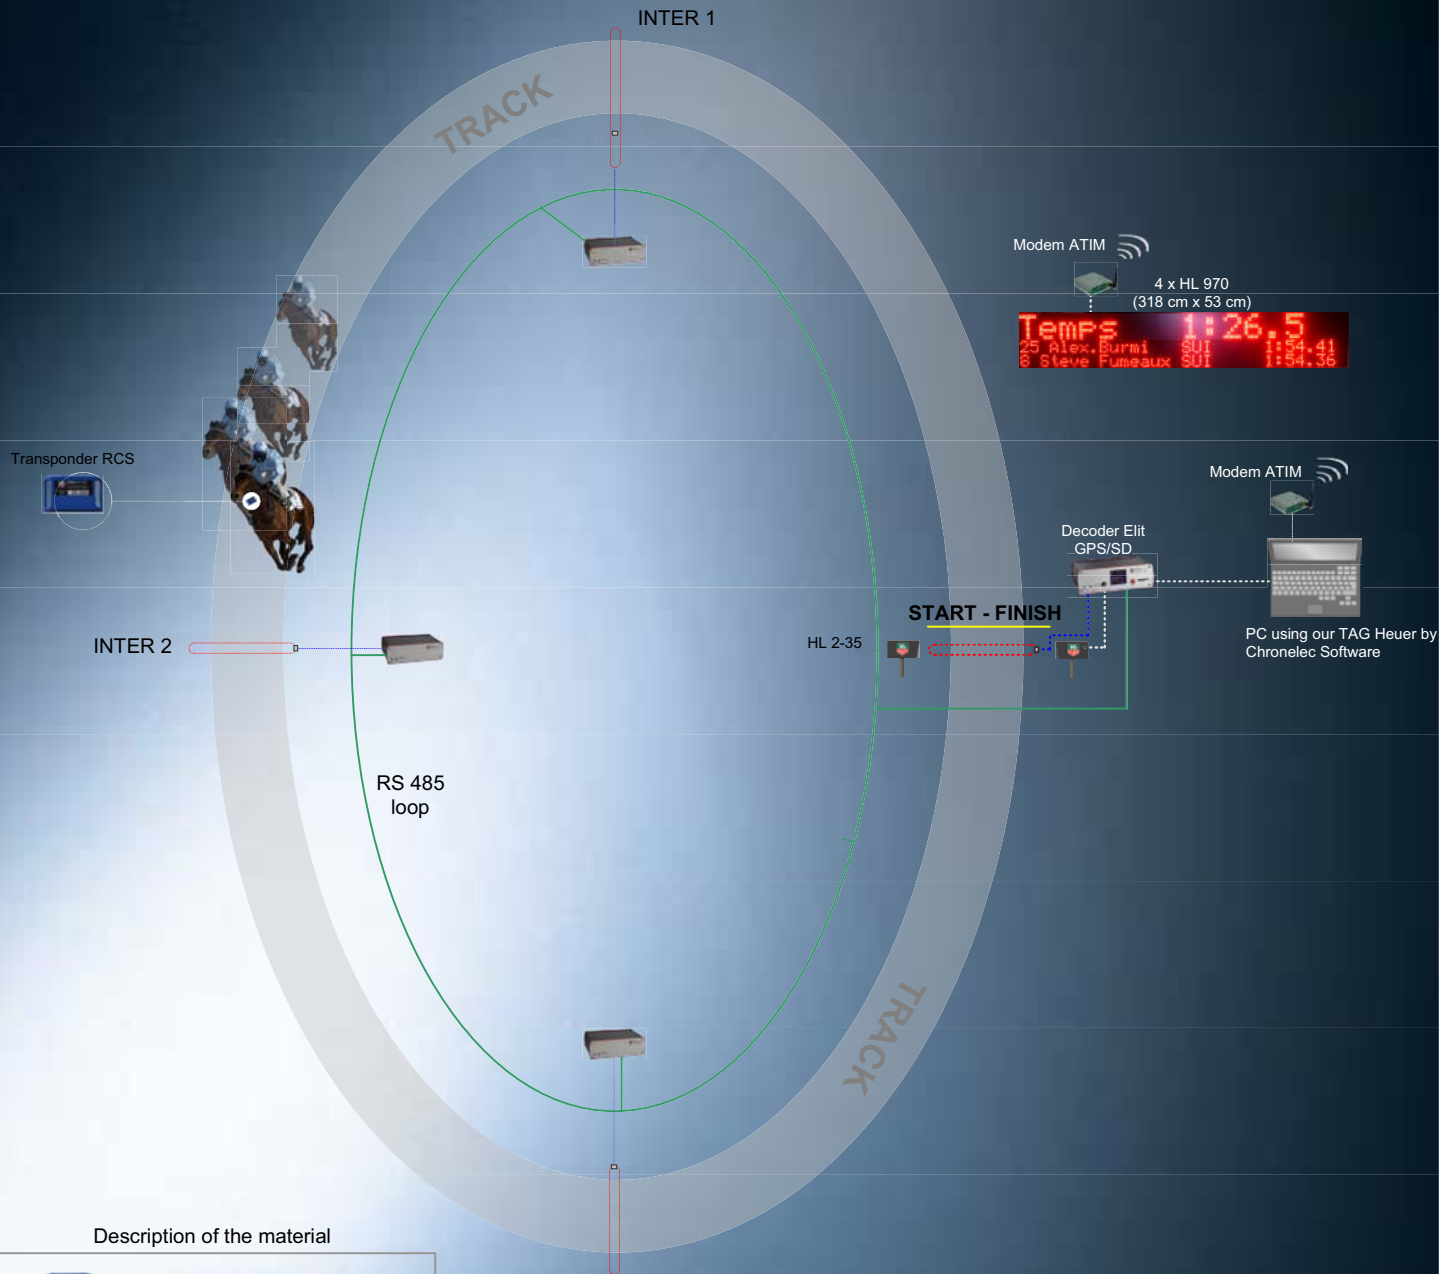

**TAG Heuer**  
by  
*Chronelec*

PERMANENT TIMING INSTALLATION WITH 3 INTER / TRANSPONDER RCS / DECODER ELITE GPS/SD / DISTANT DECODER

Description of the material

	Transponder RCS
	Decoder Elite GPS/SD
	Distant decoder
	Active loop with Black Box
	Coaxial cable (max 100m)

We don't supply !

- Starting doors
- Cable RS 485

Options

	Modem ATIM (max 2 km in direct view)
	4 x Display HL 970
	Photocell HL 2-35 / Back-up

**Chronelec**  
*Timing Systems*

ZA de Beauregard  
21490 Norges La Ville – France  
www.chronelec.com