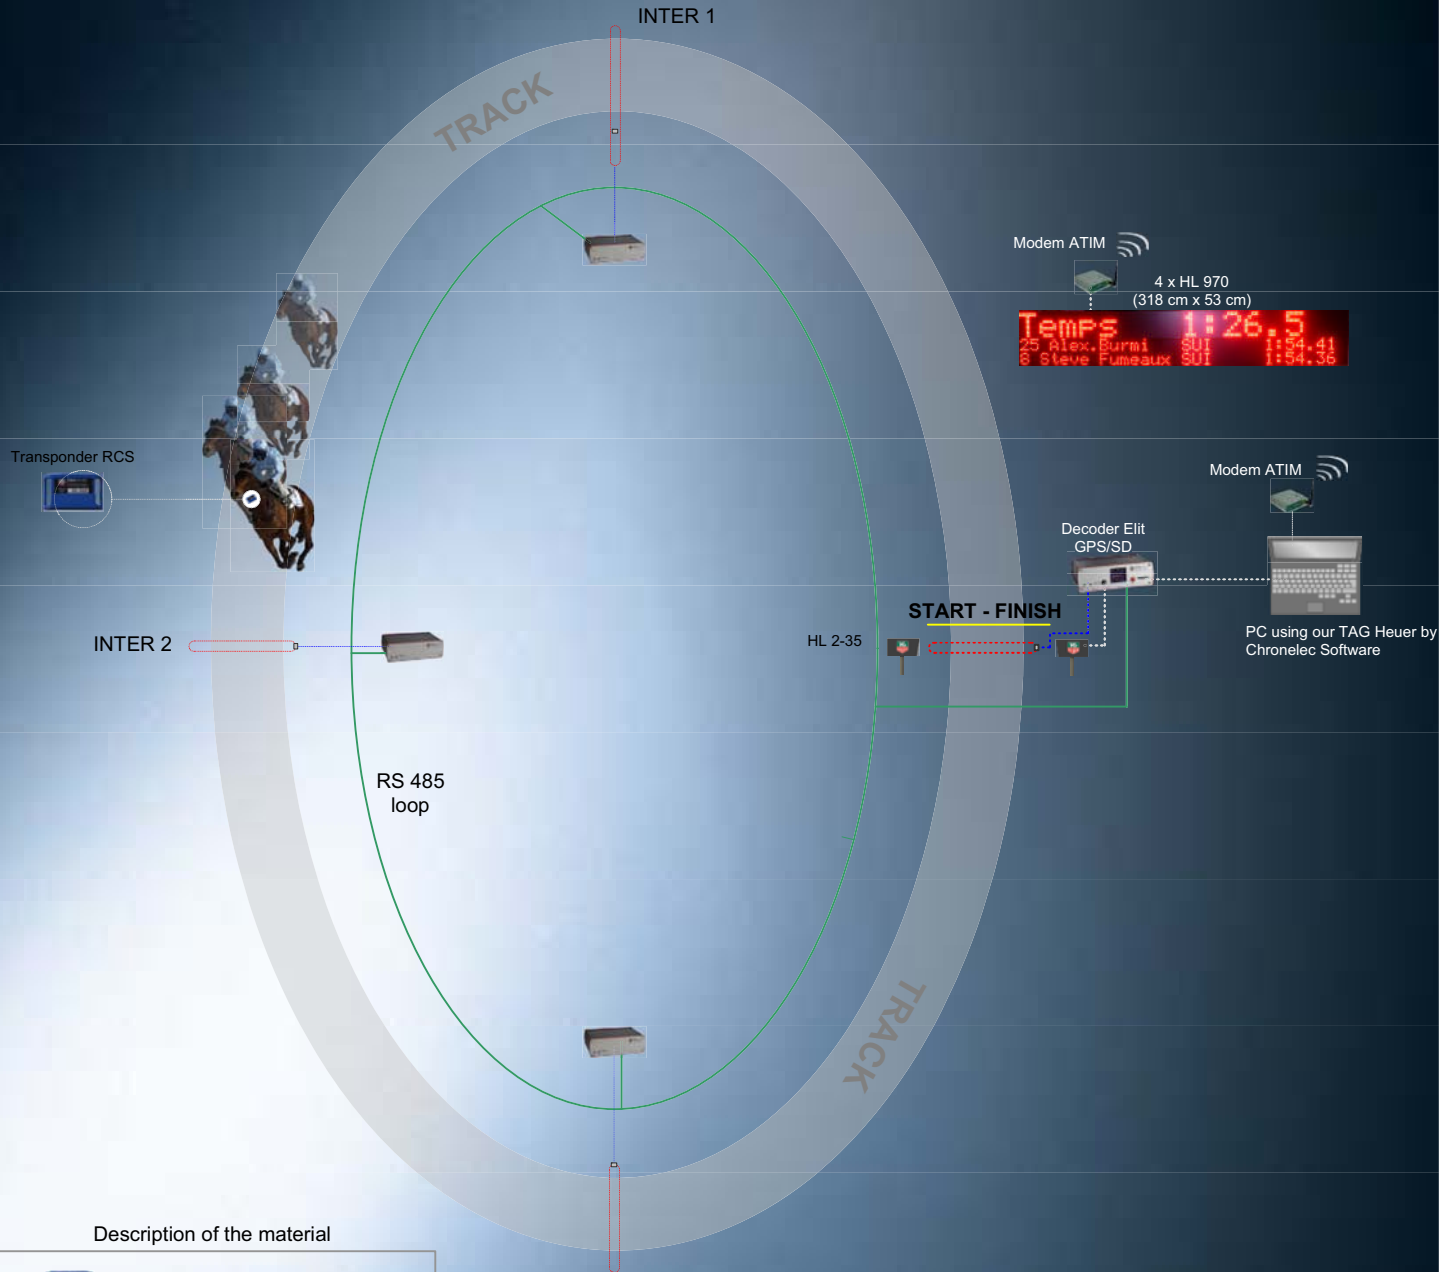

**TAGHeuer**  
by  
*Chronelec*

PERMANENT TIMING INSTALLATION WITH 3 INTER / TRANSPONDER RCS / DECODER ELITE GPS/SD / DISTANT DECODER

Description of the material

	Transponder RCS
	Decoder Elite GPS/SD
	Distant decoder
	Active loop with Black Box
	Coaxial cable (max 100m)

We don't supply !

- Starting doors
- Cable RS 485

Options

	Modem ATIM (max 2 km in direct view)
	4 x Display HL 970
	Photocell HL 2-35 / Back-up

**Chronelec**  
Timing Systems

ZA de Beauregard  
21490 Norges La Ville – France  
www.chronelec.com