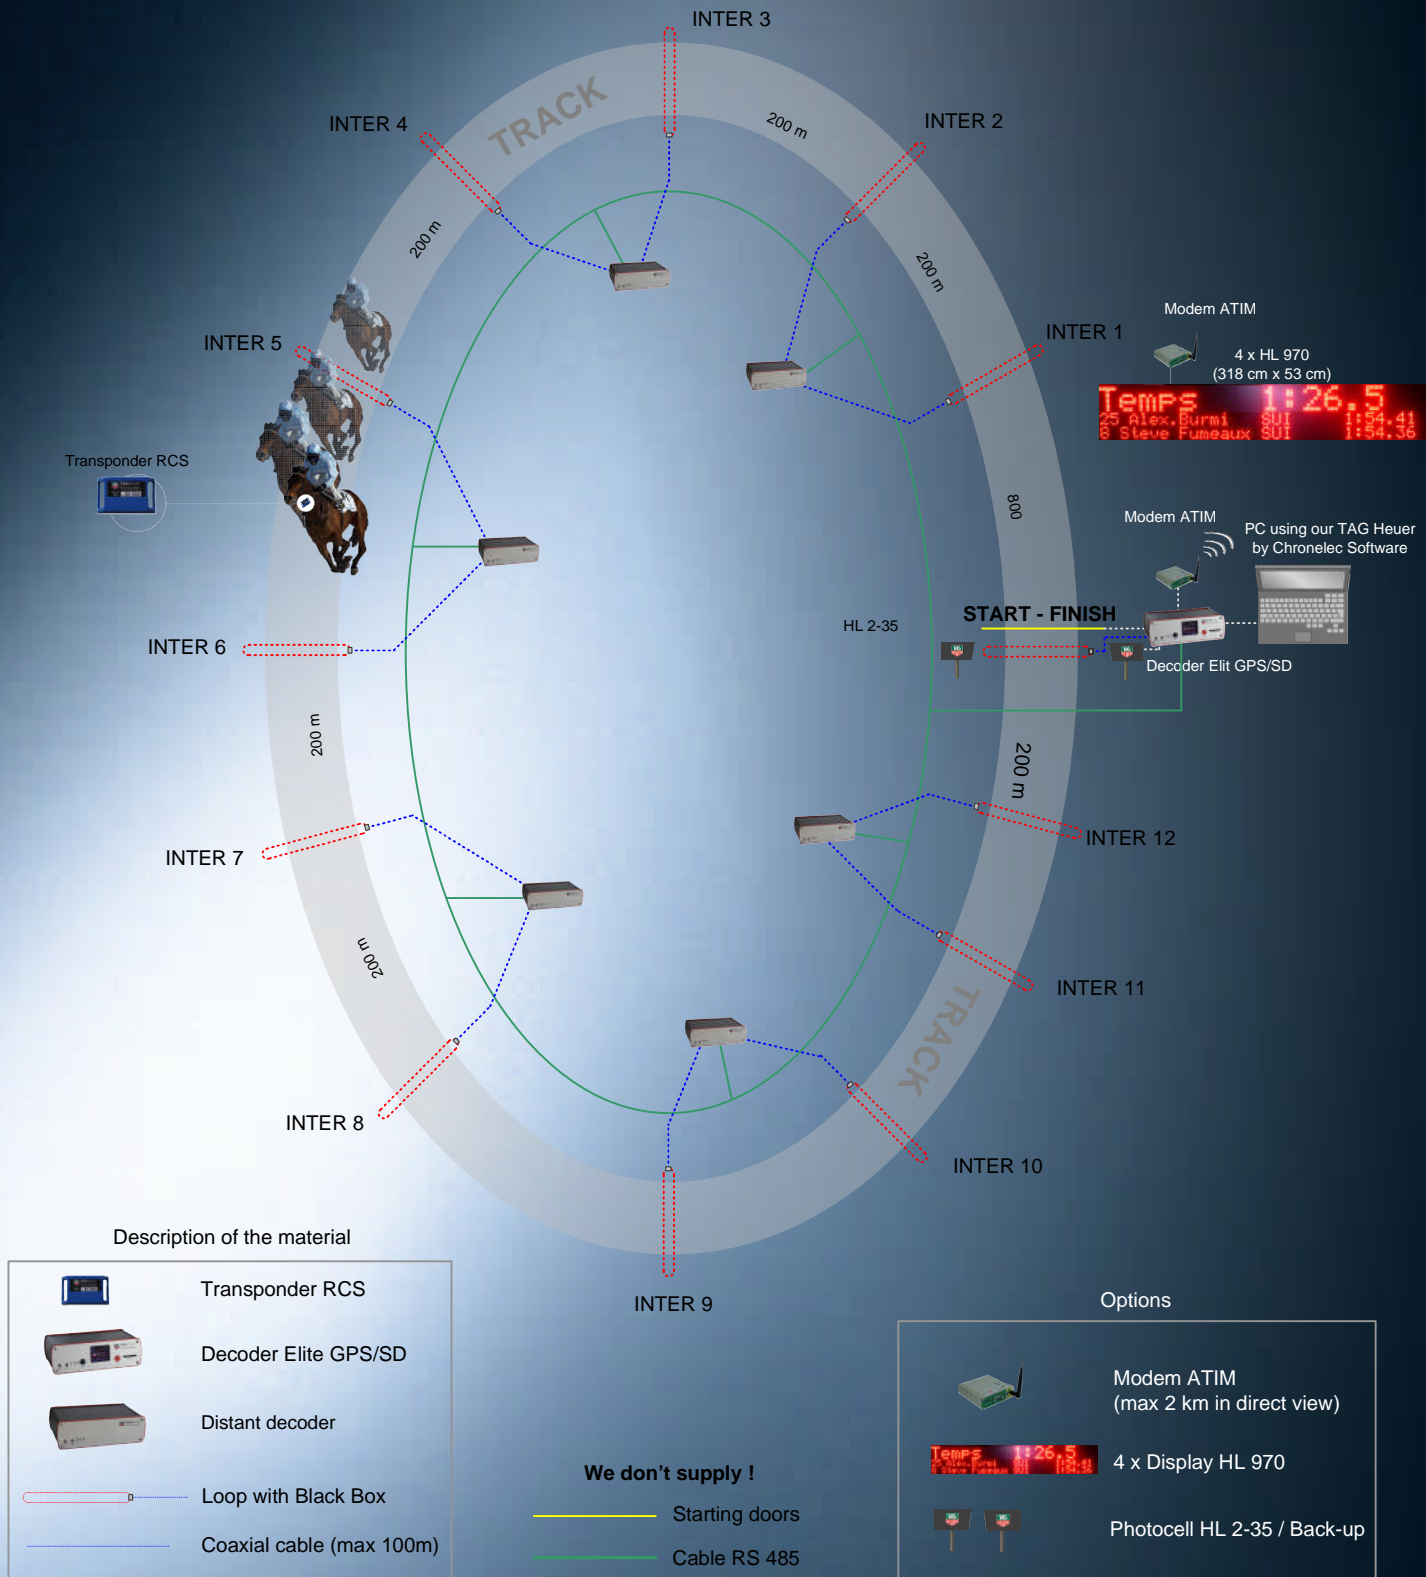

TAGHeuer
by
Chronelec

PERMANENT TIMING INSTALLATION WITH 12 INTER / TRANSPONDER RCS / DECODER ELIT GPS/SD / DISTANT DECODER

Chronelec
Timing Systems

ZA de Beauregard
21490 Norges La Ville – France
www.chronelec.com