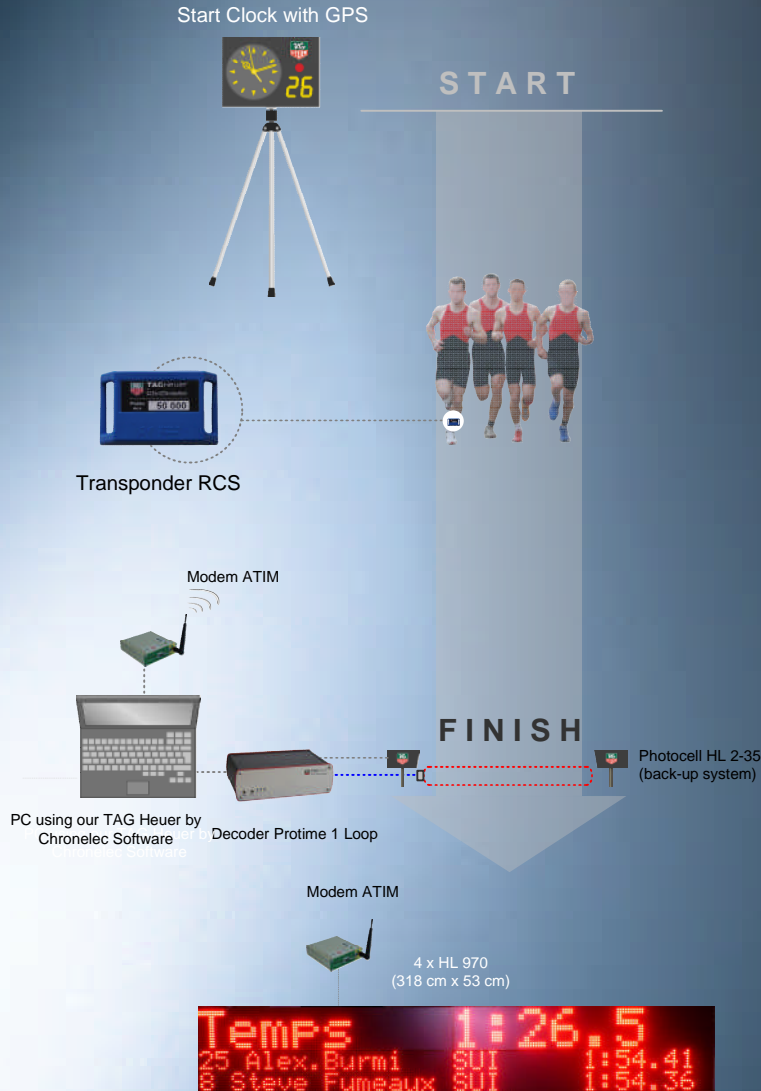

TAGHeuer
by
Chronolec

MARATHON TIMING INSTALLATION
WITH TRANSPONDER RCS / DECODER PROTIME 1 LOOP

Description of the material

	Start Clock with GPS
	Transponder RCS
	Decoder Prototime 1 Loop
	Active loop with Black Box
	Coaxial cable (max 100m)

Options

	Distant Decoder or Elite Decoder
	Modem ATIM (max 2 km in direct view)
	4 x Full Matrix Display HL 970
	Photocell HL 2-35 / Back-up

Chronolec
Timing Systems

ZA de Beauregard
21490 Norges La Ville – France
www.chronelec.com