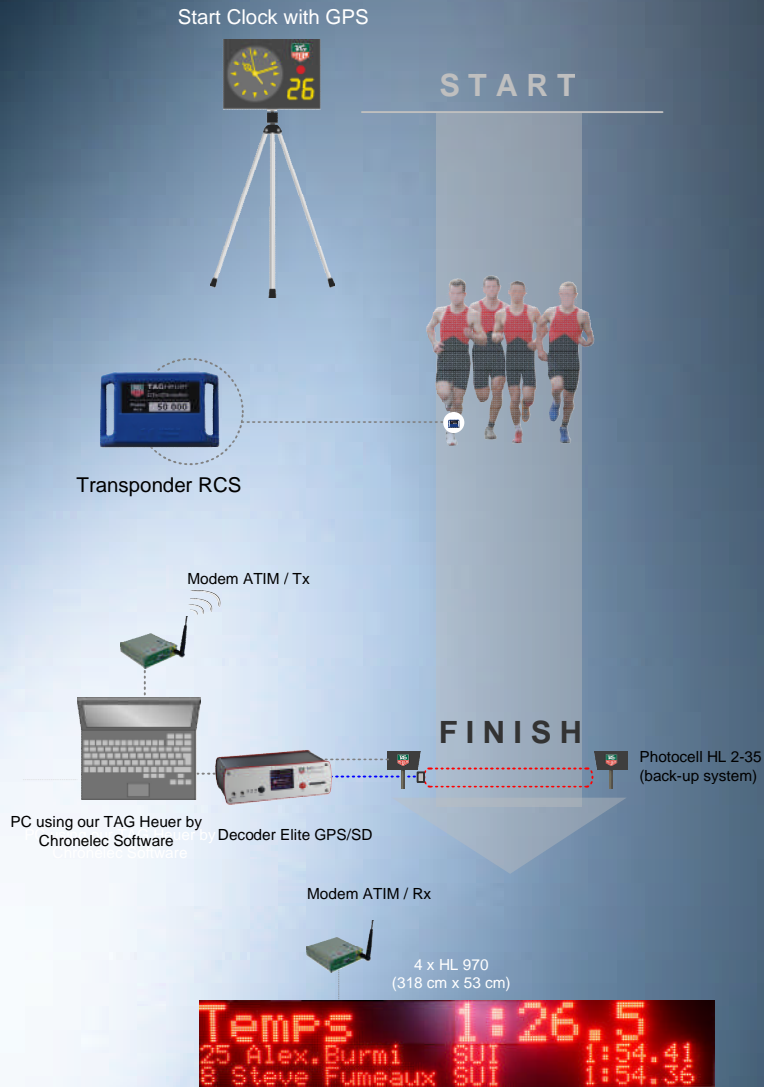

TAGHeuer
by
Chronolec

MARATHON TIMING INSTALLATION WITH TRANSPONDER RCS / DECODER ELIT GPS/SD

Description of the material

	Start Clock with GPS
	Transponder RCS
	Decoder Elite GPS/SD
	Active loop with Black Box
	Coaxial cable (max 100m)

Options

	Modem ATIM (max 2 km in direct view)
	4 x Full Matrix Display HL 970
	Photocell HL 2-35 / Back-up

Chronolec
Timing Systems

ZA de Beauregard
21490 Norges La Ville – France
www.chronelec.com