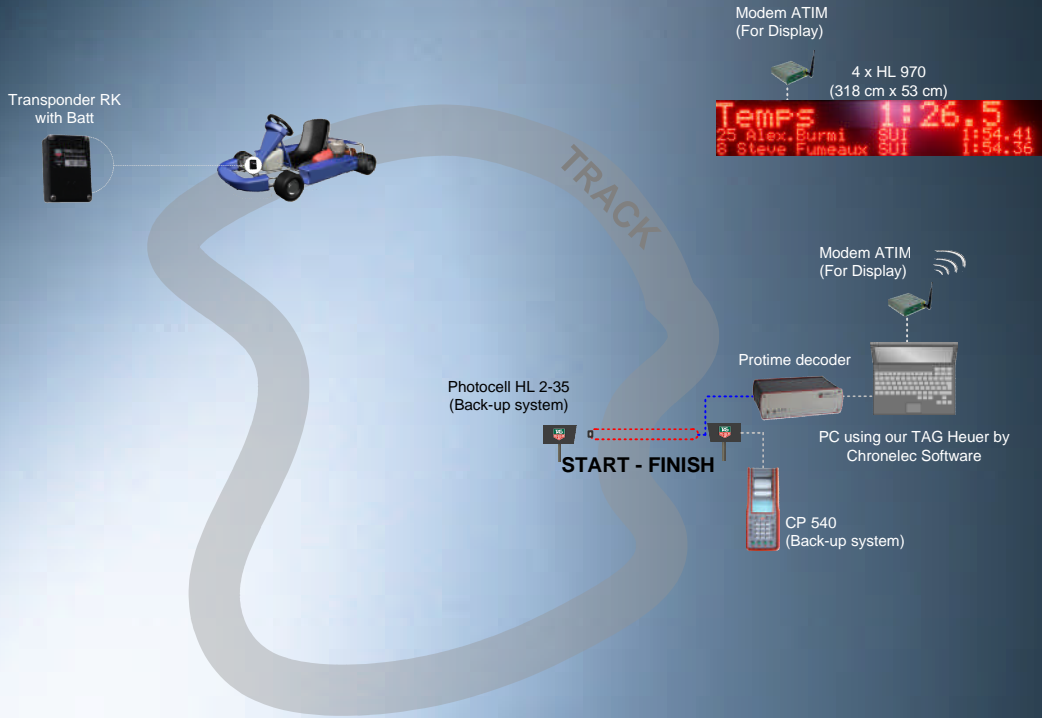

TAGHeuer
by
Chronelec

**KARTING RENTAL AND SMALL COMPETITIONS TIMING INSTALLATION
WITH PROTIME DECODER AND RK TRANSPONDER**

Description of the material

	Transponder RK with Batt
	Protime decoder
	Active loop with Black Box
	Coaxial cable (max 100m)

Options

	Modem ATIM (max 2 km in direct view)
	4 x Display HL 970
	Photocell HL 2-35 / Back-up
	Chronoprinter 540 (Bak-up system)

Chronelec
Timing Systems

ZA de Beauregard
21490 Norges La Ville – France
www.chronelec.com