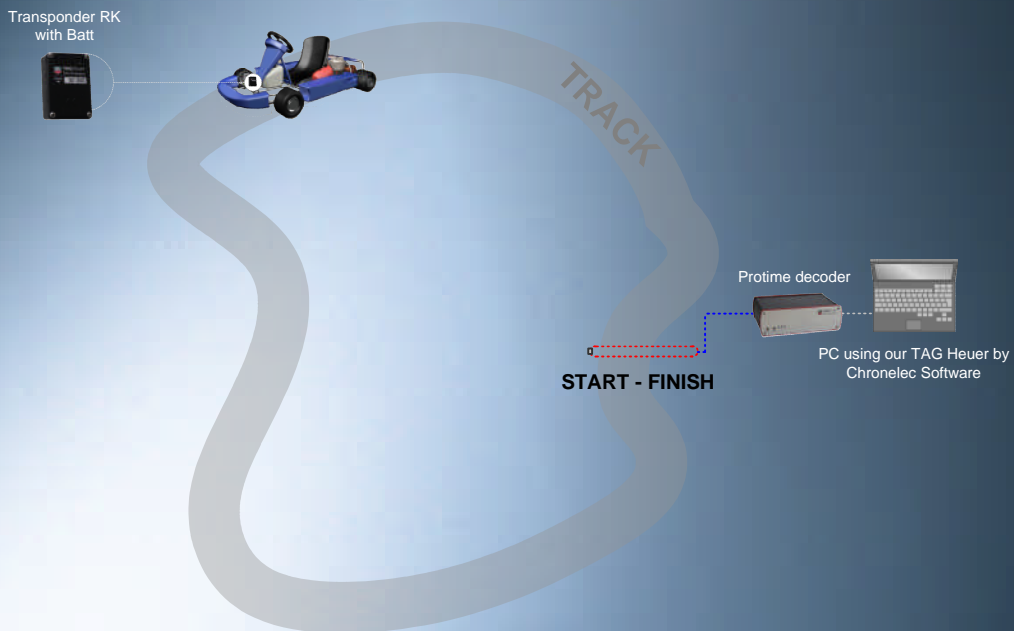

TAGHeuer
by
Chronelec

KARTING RENTAL AND SMALL COMPETITIONS TIMING INSTALLATION WITH PROTIME DECODER AND RK TRANSPONDER

Description of the material

	Transponder RK with Batt
	Protime decoder
	Active loop with Black Box
	Coaxial cable (max 100m)