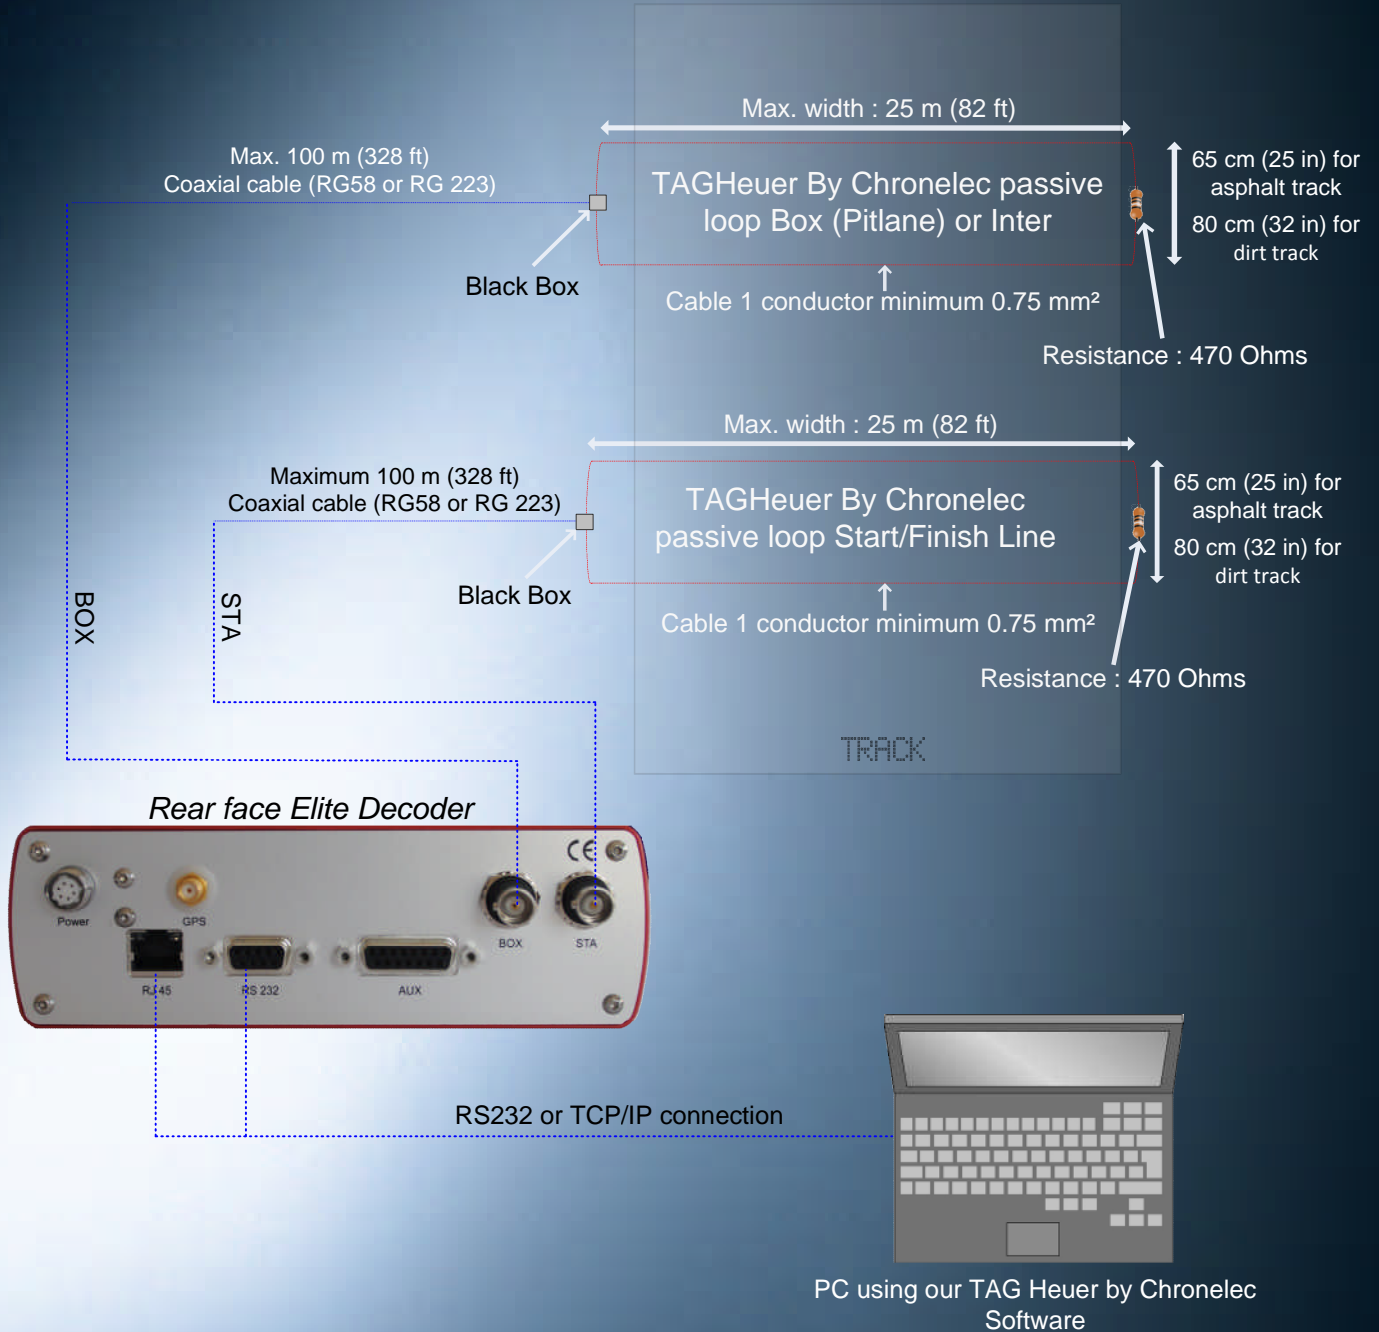

TAGHeuer
by
Chronelec

How to install Elite/LS system with 2 loops

Chronelec

ZA de Beauregard
21490 Norges La Ville – France
www.chronelec.com